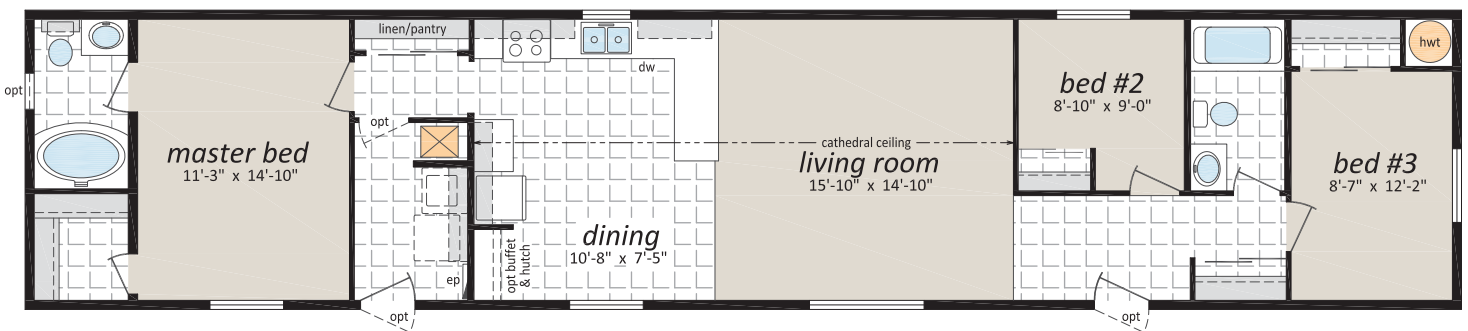

## 16' WIDE HOMES

**SII - 18 • 16' x 76' • 1,216 sq. ft.**

[www.regenthomes.ca](http://www.regenthomes.ca)

Follow us: 