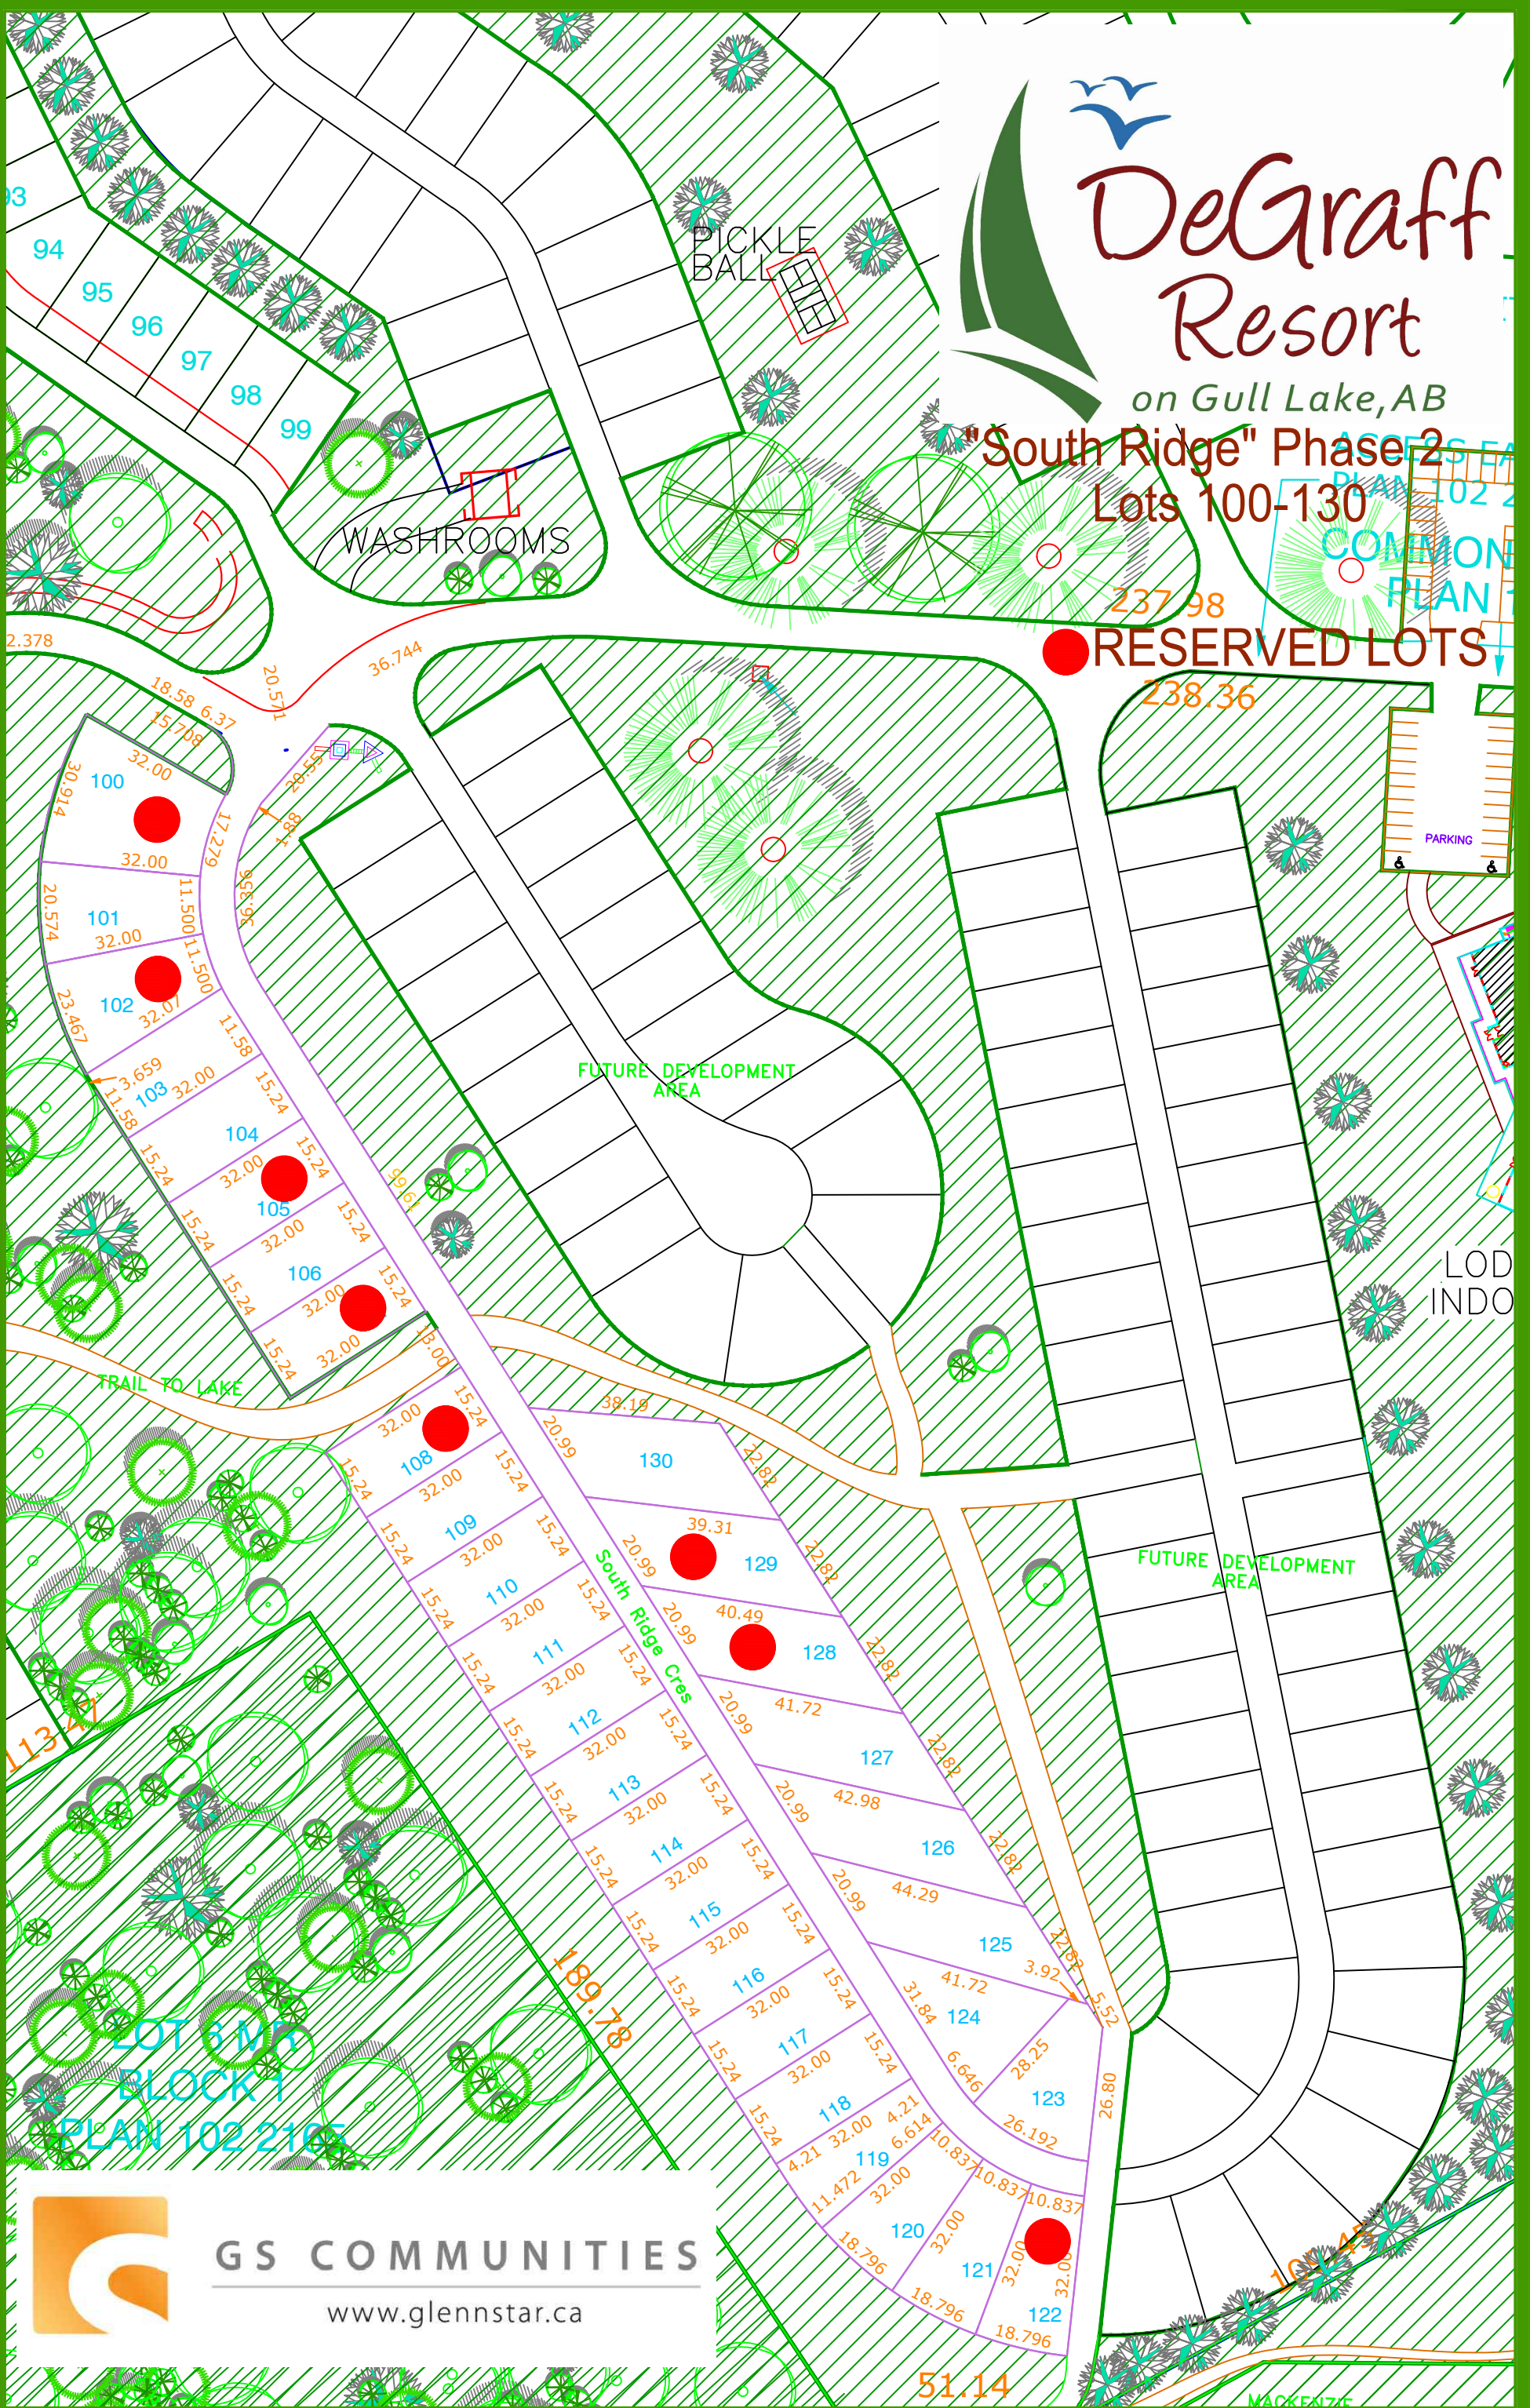

DeGraff Resort

on Gull Lake, AB

"South Ridge" Phase 2 Lots 100-130

RESERVED LOTS

GS COMMUNITIES

www.glennstar.ca