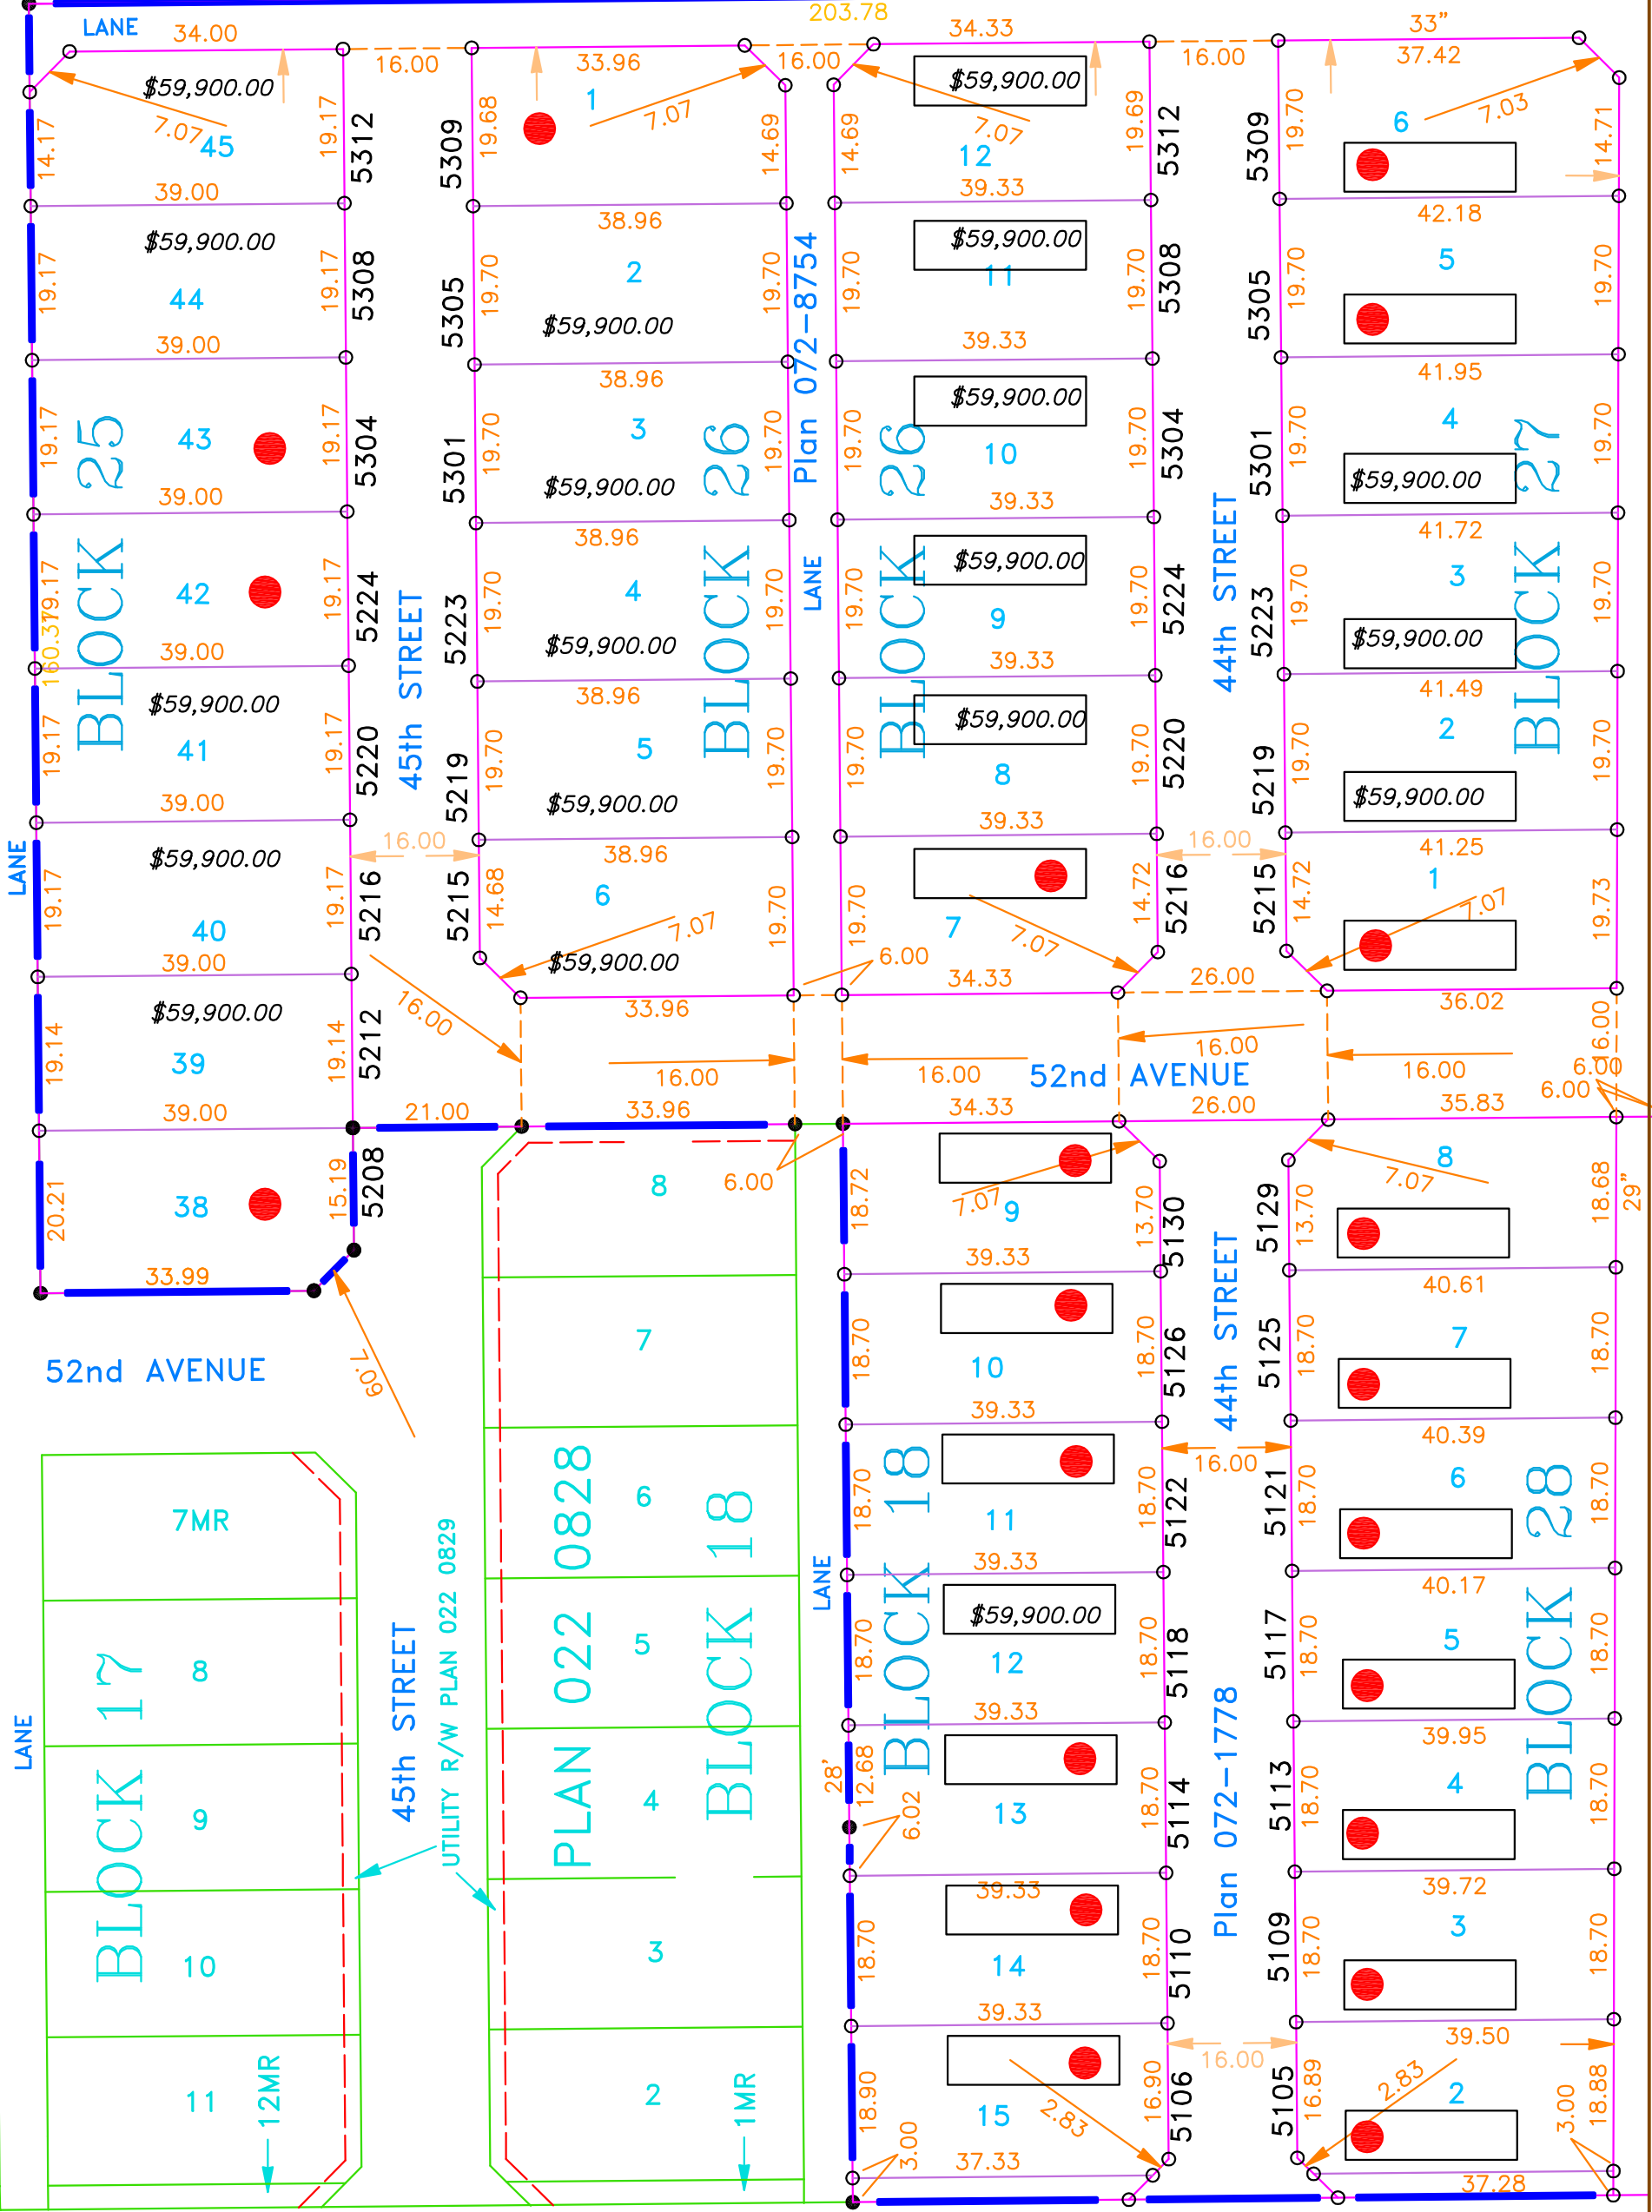

Clive

Country Estates

(403) 347-8447

Single Family Home Lots

Manufactured Home Lots

51st (LONGSTREET) AVENUE

● SOLD

▭ Manufactured Home Lots